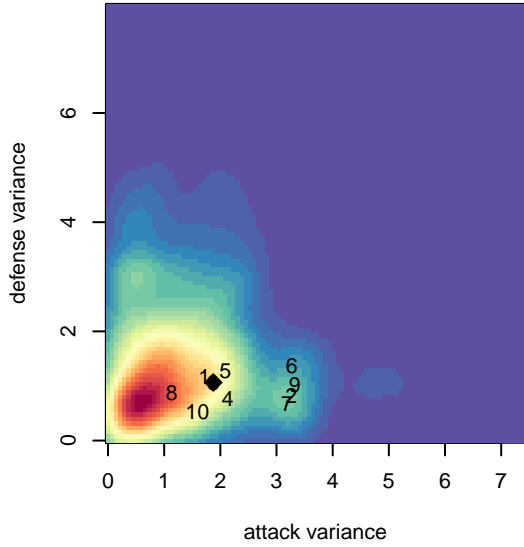

## WPFC Black B00

Washington Premier FC  
 Tacoma, WA  
 B00 total strength=1936  
 attack=51.01 defense=51.55  
 fall league = RCL B00 Div 1

alt names used:  
 WPFC B00 Black A  
 WASHINGTON PREMIER FC B00 BLACK (WA  
 WPFC B00 Black A  
 WASHINGTON PREMIER FC B00 BLACK (WA  
 WPFC B00 Black A  
 Washington Premier 2000 Black (WA)  
 WASHINGTON PREMIER FC B00 BLACK (WA

**attack and defense variance (black dot)  
relative to other teams  
and top 10 in region**

**attack and defense rating  
relative to others at age  
and all opponents in last 13 months**

**Performance relative to 13 month average**