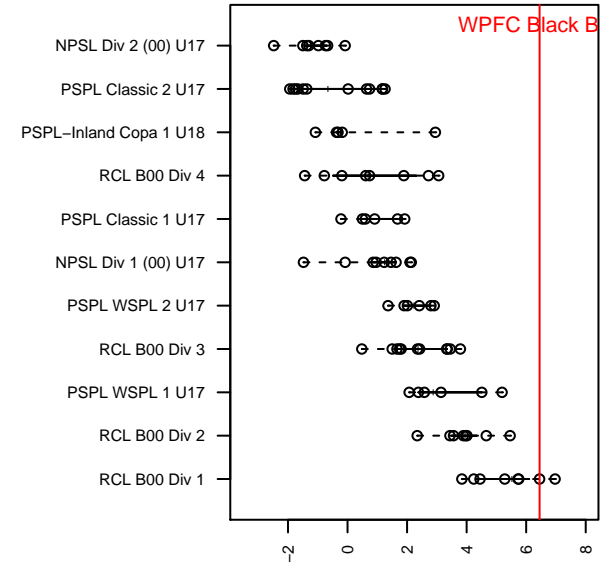

## WPFC Black B00

Washington Premier FC  
 Tacoma, WA  
 B00 total strength=1936  
 attack=51.01 defense=51.55  
 fall league = RCL B00 Div 1

alt names used:  
 WPFC B00 Black A  
 WASHINGTON PREMIER FC B00 BLACK (WA  
 WPFC B00 Black A  
 WASHINGTON PREMIER FC B00 BLACK (WA  
 WPFC B00 Black A  
 Washington Premier 2000 Black (WA)  
 WASHINGTON PREMIER FC B00 BLACK (WA

**attack and defense variance (black dot)  
relative to other teams  
and top 10 in region**

**attack and defense rating  
relative to others at age  
and all opponents in last 13 months**

**Performance relative to 13 month average**