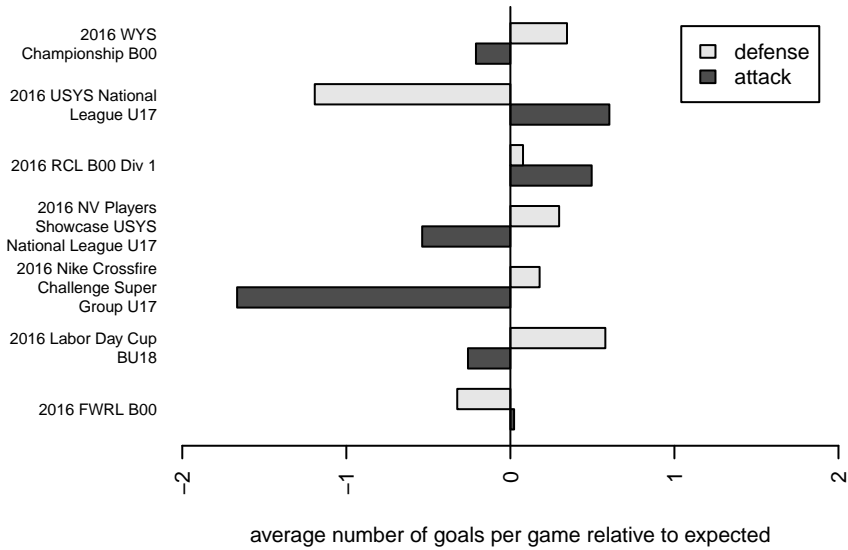

## WPFC Black B00

Washington Premier FC  
 Tacoma, WA  
 B00 total strength=1936  
 attack=51.01 defense=51.55  
 fall league = RCL B00 Div 1

alt names used:  
 WPFC B00 Black A  
 WASHINGTON PREMIER FC B00 BLACK (WA  
 WPFC B00 Black A  
 WASHINGTON PREMIER FC B00 BLACK (WA  
 WPFC B00 Black A  
 Washington Premier 2000 Black (WA)  
 WASHINGTON PREMIER FC B00 BLACK (WA

**attack and defense variance (black dot)  
relative to other teams  
and top 10 in region**

**attack and defense rating  
relative to others at age  
and all opponents in last 13 months**

**Performance relative to 13 month average**