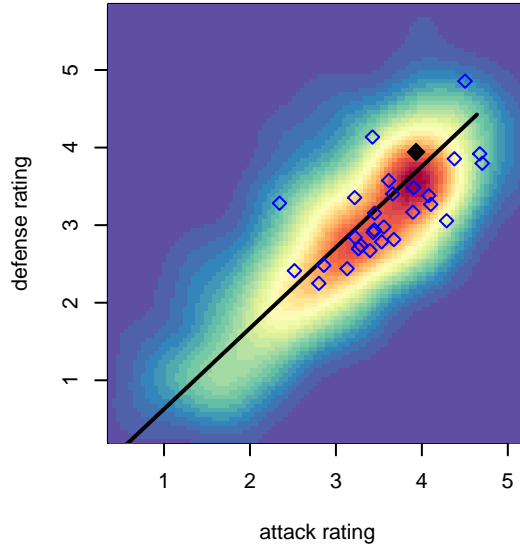

## WPFC Black B00

Washington Premier FC  
 Tacoma, WA  
 B00 total strength=1936  
 attack=51.01 defense=51.55  
 fall league = RCL B00 Div 1

alt names used:  
 WPFC B00 Black A  
 WASHINGTON PREMIER FC B00 BLACK (WA  
 WPFC B00 Black A  
 WASHINGTON PREMIER FC B00 BLACK (WA  
 WPFC B00 Black A  
 Washington Premier 2000 Black (WA)  
 WASHINGTON PREMIER FC B00 BLACK (WA

**attack and defense variance (black dot)  
relative to other teams  
and top 10 in region**

**attack and defense rating  
relative to others at age  
and all opponents in last 13 months**

**Performance relative to 13 month average**