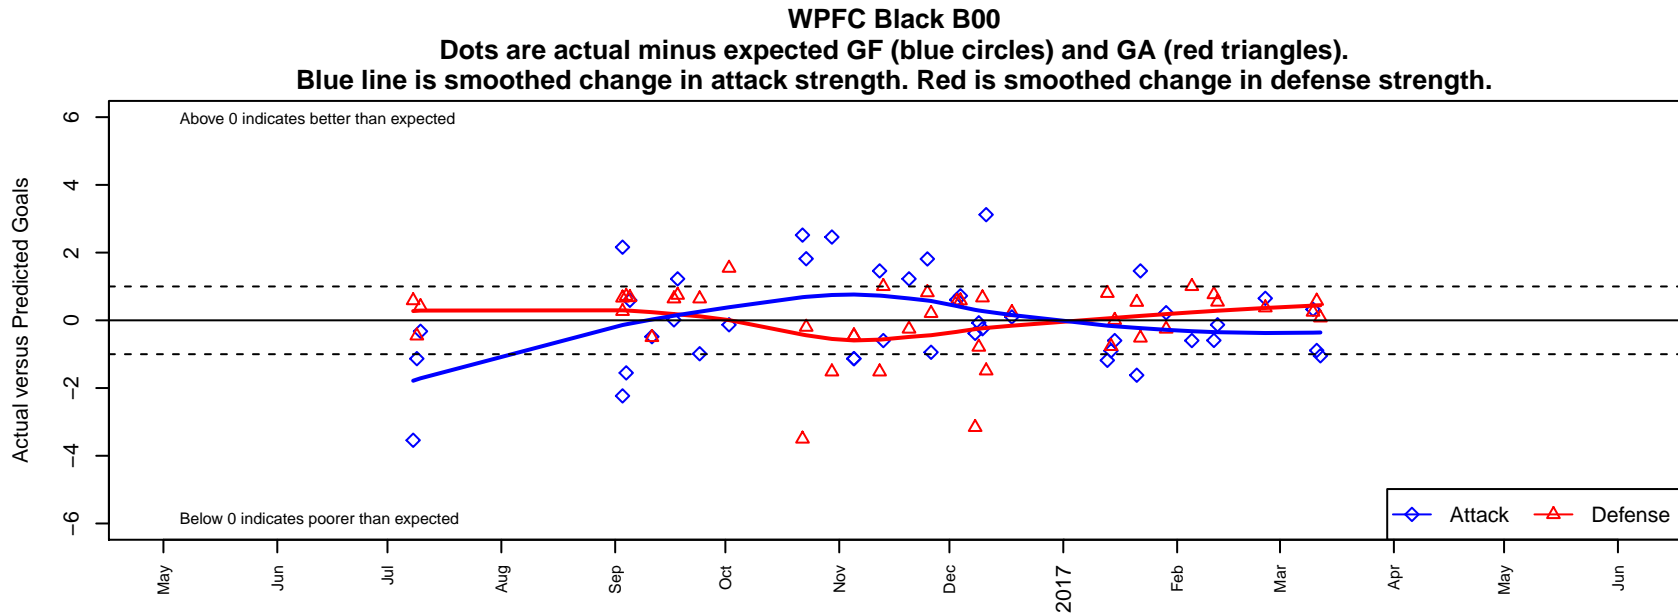

## WPFC Black B00

Washington Premier FC  
 Tacoma, WA  
 B00 total strength=1936  
 attack=51.01 defense=51.55  
 fall league = RCL B00 Div 1

alt names used:  
 WPFC B00 Black A  
 WASHINGTON PREMIER FC B00 BLACK (WA  
 WPFC B00 Black A  
 WASHINGTON PREMIER FC B00 BLACK (WA  
 WPFC B00 Black A  
 Washington Premier 2000 Black (WA)  
 WASHINGTON PREMIER FC B00 BLACK (WA

**attack and defense variance (black dot)  
relative to other teams  
and top 10 in region**

**attack and defense rating  
relative to others at age  
and all opponents in last 13 months**

**Performance relative to 13 month average**