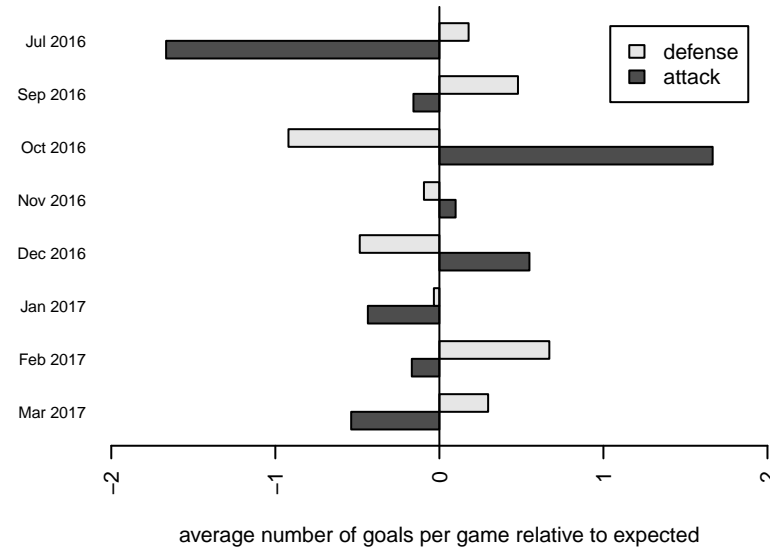

Performance relative to 13 month average